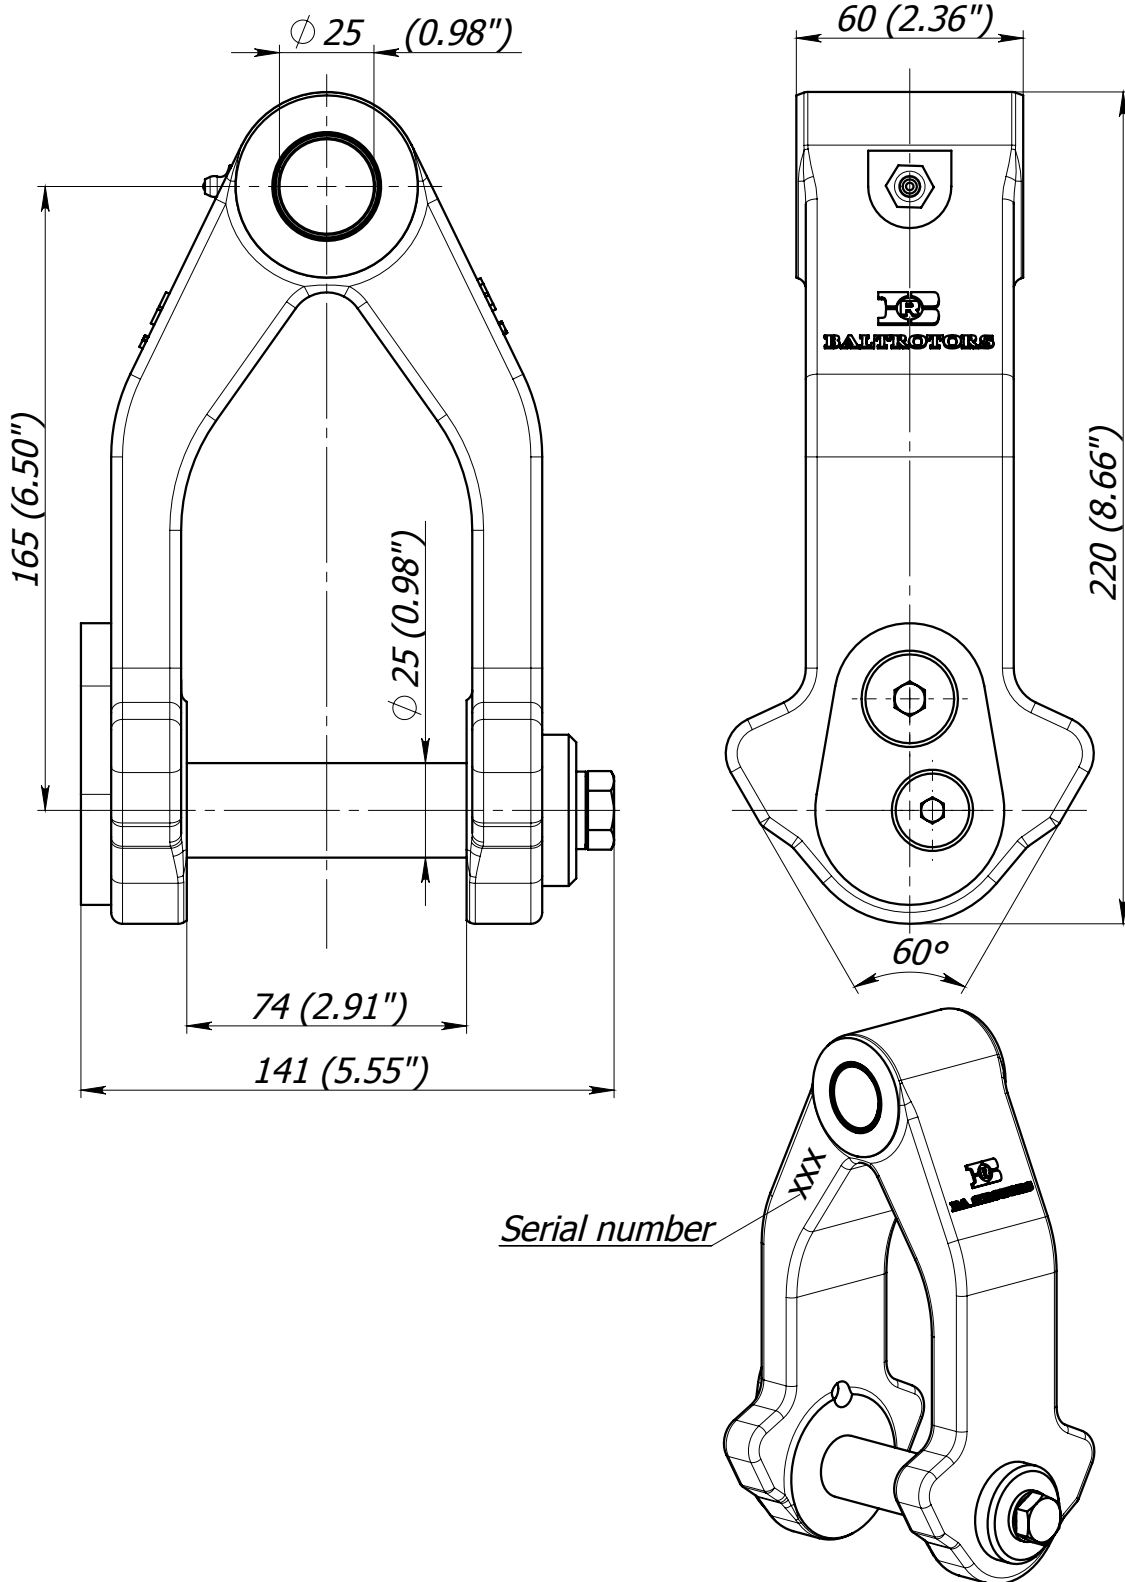

LINK BRM 1-73-01

* Weight - 5.12 kg (11.29 lb)

* Fill grease Starplex EP 2, through lubricating nipple (pos. 10), until it will appear to the external surfaces. Greasing must be repeated after every 8 working hours of the link.