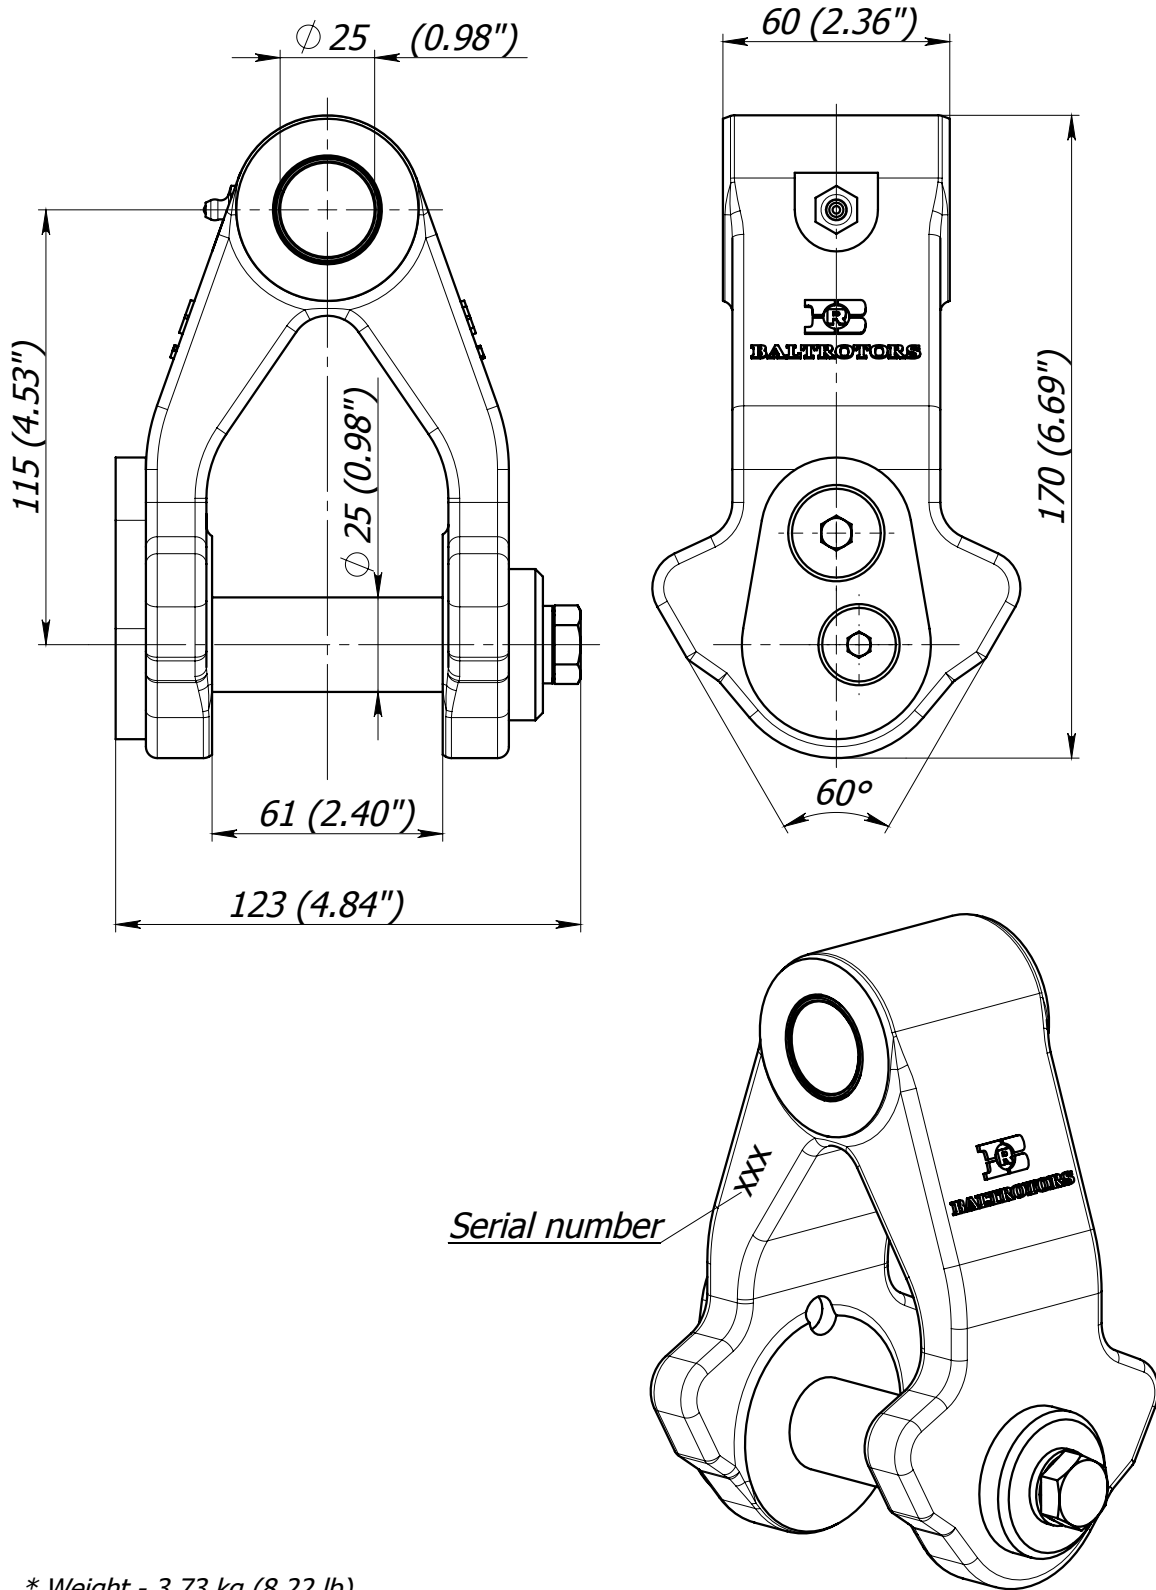

# LINK BRM 1-60-01

\* Weight - 3.73 kg (8.22 lb)

\* Fill grease Starplex EP 2, through lubricating nipple (pos. 10), until it will appear to the external surfaces. Greasing must be repeated after every 8 working hours of the link.